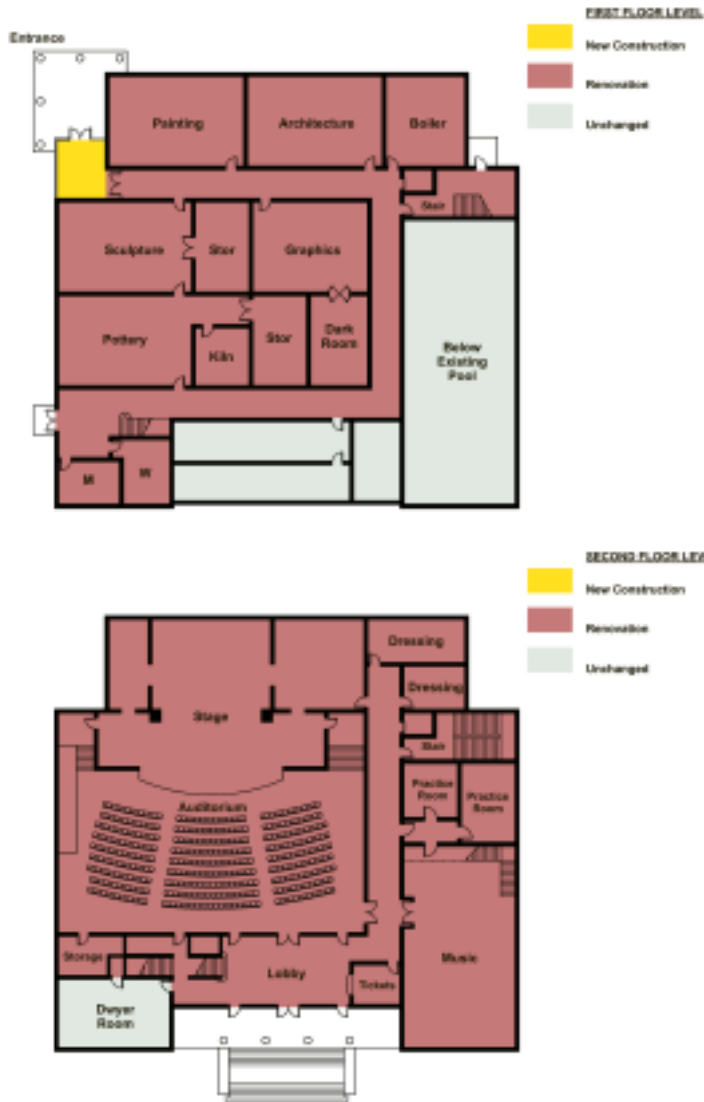

SARGENT GYM, ARTS & MUSIC CENTER

Existing Sargent Gym

Example of an Art Room
Mount Desert Island High School
Mount Desert, Maine

- NEW SCULPTURE, POTTERY, PAINTING, DARK ROOM, KILN, AND ARCHITECTURE CLASSROOMS

- NEW 450-SEAT AUDITORIUM

- NEW MUSIC ROOM WITH FOUR PRACTICE ROOMS

Example of an Auditorium
Crooker Theater
Brunswick, Maine